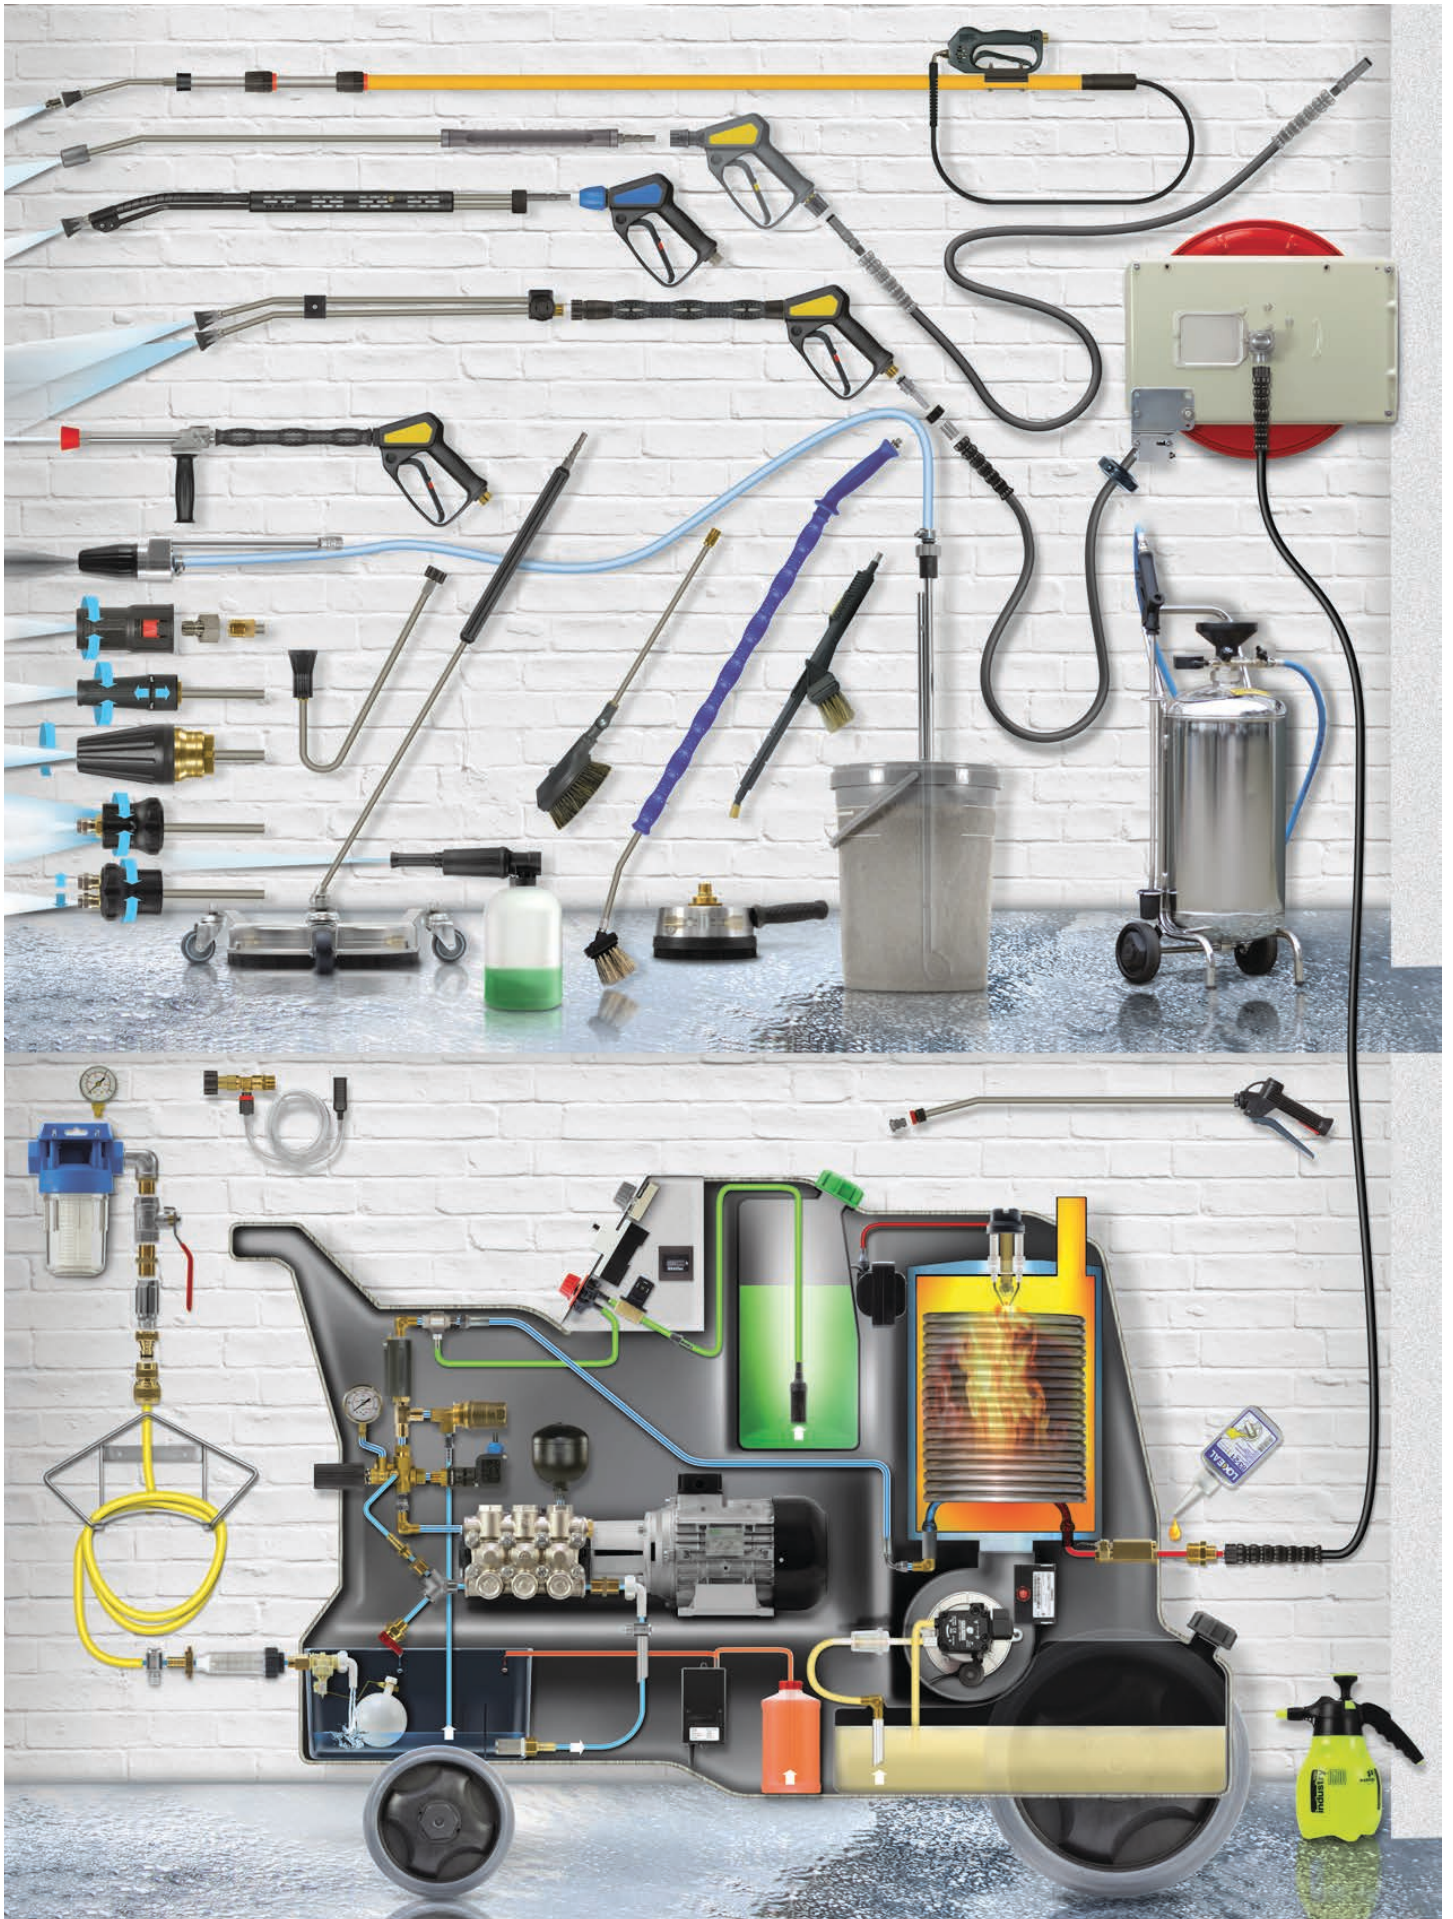

Summary

	General map	4
01	New products	6
02	Low pressure equipment	11
03	High pressure equipment	39
04	Electrical equipment	79
05	Burner equipment & coils	83
06	Nipples & couplings	95
07	High pressure hoses & hose fittings	125
08	Sewer cleaning & sewer cleaning nozzles	167
09	Spray guns	187
10	Lances	227
11	Nozzles & washing accessories	263
12	Floor cleaner	291
13	Foam equipment & accessories	301
14	Ultra high pressure equipment	345
15	Site cleaning equipment	363
16	Car Wash	385
17	Special applications	443
18	Spares & accessories for vacuum cleaner	457
19	Protective clothing and workwear	495
	Reference list manufacturer number to R+M number	501
	Index	517

General map