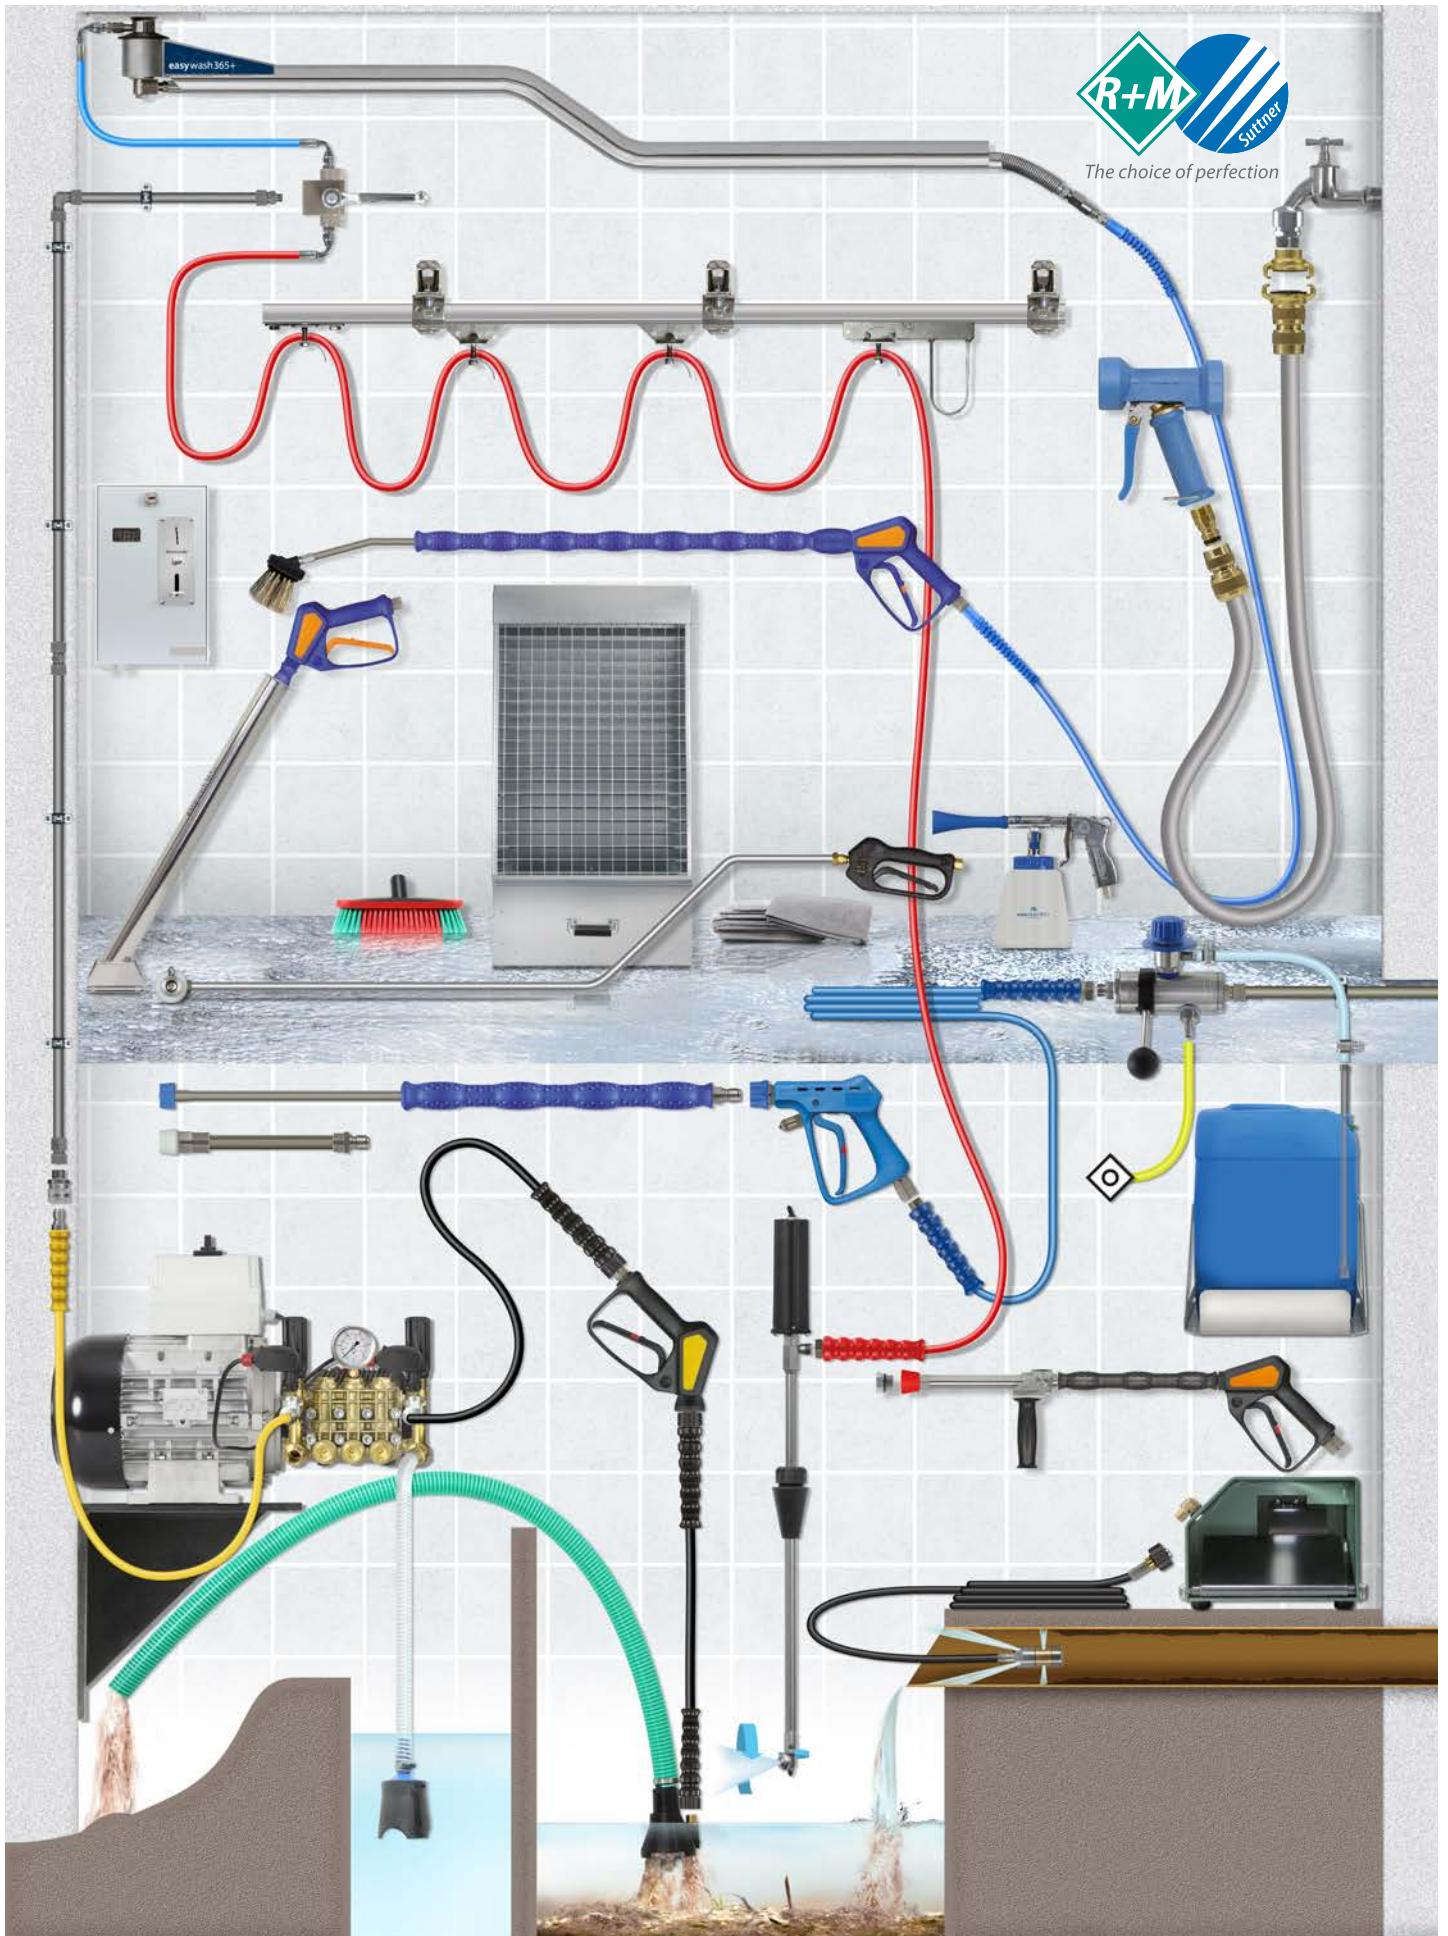

Summary

	General map	4
01	New products	6
02	Low pressure equipment	11
03	High pressure equipment	39
04	Electrical equipment	79
05	Burner equipment & coils	83
06	Nipples & couplings	95
07	High pressure hoses & hose fittings	125
08	Sewer cleaning & sewer cleaning nozzles	167
09	Spray guns	187
10	Lances	227
11	Nozzles & washing accessories	263
12	Floor cleaner	291
13	Foam equipment & accessories	301
14	Ultra high pressure equipment	345
15	Site cleaning equipment	363
16	Car Wash	385
17	Special applications	443
18	Spares & accessories for vacuum cleaner	457
19	Protective clothing and workwear	495
	Reference list manufacturer number to R+M number	501
	Index	517

General map

Übersichtskarte

New products

ST-3225, pages 203+307

Pump unit with shaft gearbox, page 47

Special oil, page 46

Trolley, pages 329+381

HACCP, pages 319+343

weeddevil device for weed control, pages 300+456

HP quick couplings, pages 119-121

ST-540 foot valves, pages 172+218+357

Longcast lances, pages 15+213

weeddevil®

New products

Nozzles for sewer cleaning, pages 181, 182+185